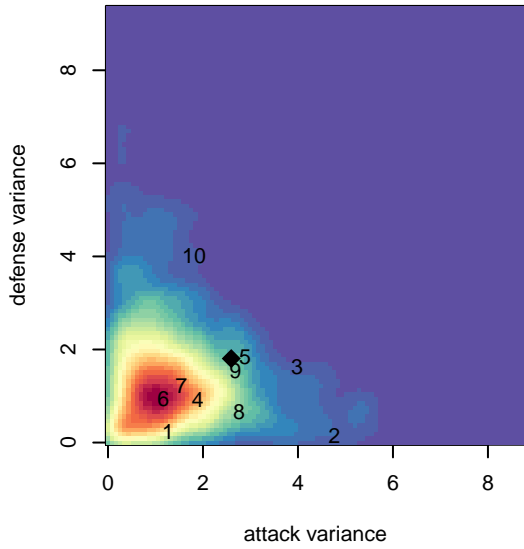

Pacific FC Blue G01

Pacific FC
 Battleground, WA
 G01 total strength=1637
 attack=29.45 defense=11.21
 spr league = PTT Win G01 Div 1

alt names used:
 Pacific FC Blue G01
 Pacific FC 01 Blue

Venues played:
 2017 Clash At the Border Gold/Silver
 2017 Nike Crossfire Challenge Silver Group U1
 2017 Bend Premier Cup Amandine Henry (U17)
 2017 PacNW Winter Classic Premier 2 G01
 2017 PTT Winter G01 Division 1

Pacific FC Blue G01
 Dots are actual minus expected GF (blue circles) and GA (red triangles).
 Blue line is smoothed change in attack strength. Red is smoothed change in defense strength.

**attack and defense variance (black dot)
relative to other teams
and top 10 in region**