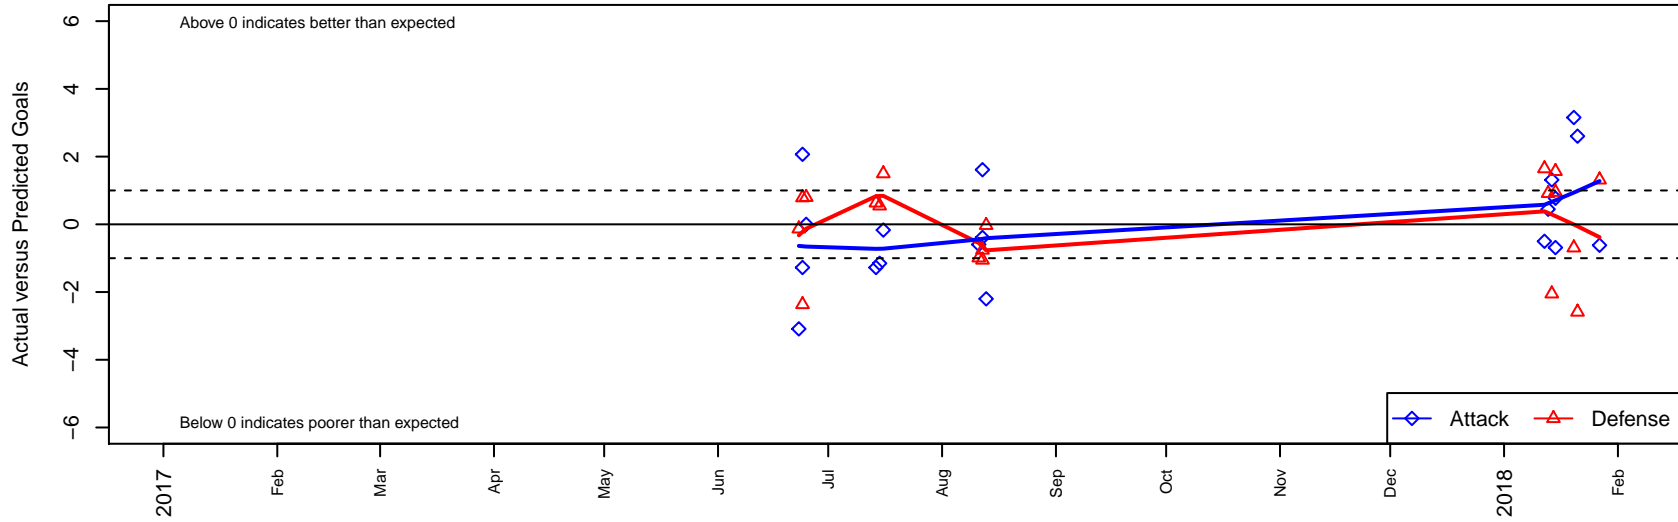

Pacific FC Blue G01

Pacific FC
 Battleground, WA
 G01 total strength=1637
 attack=29.45 defense=11.21
 spr league = PTT Win G01 Div 1

alt names used:
 Pacific FC Blue G01
 Pacific FC 01 Blue

Venues played:
 2017 Clash At the Border Gold/Silver
 2017 Nike Crossfire Challenge Silver Group U1
 2017 Bend Premier Cup Amandine Henry (U17)
 2017 PacNW Winter Classic Premier 2 G01
 2017 PTT Winter G01 Division 1

Pacific FC Blue G01
 Dots are actual minus expected GF (blue circles) and GA (red triangles).
 Blue line is smoothed change in attack strength. Red is smoothed change in defense strength.

**attack and defense variance (black dot)
relative to other teams
and top 10 in region**