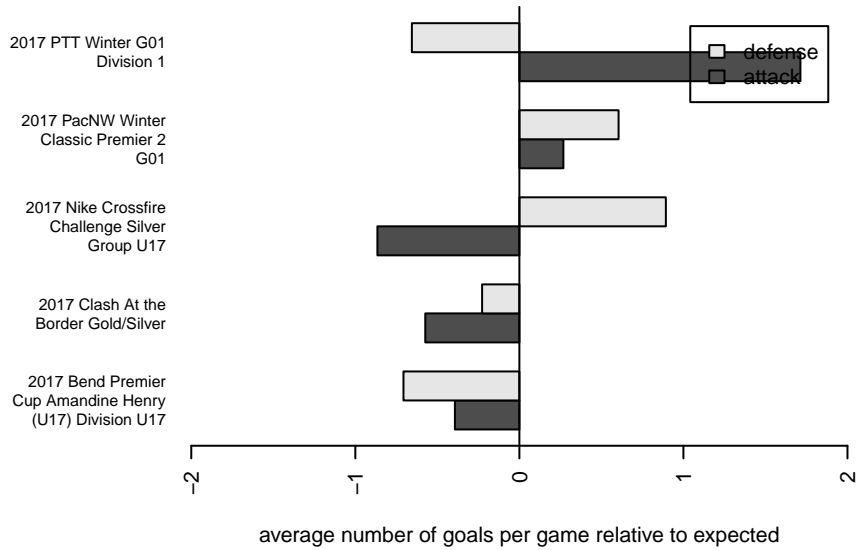

Performance relative to 13 month average