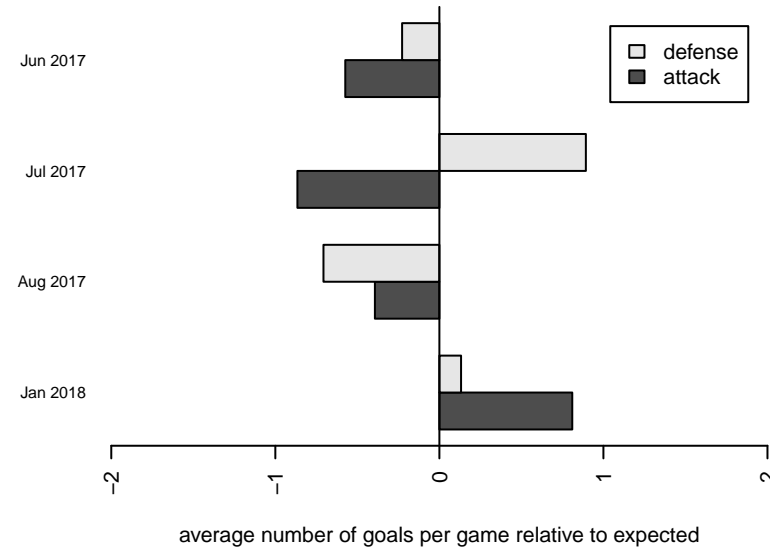

Performance relative to 13 month average