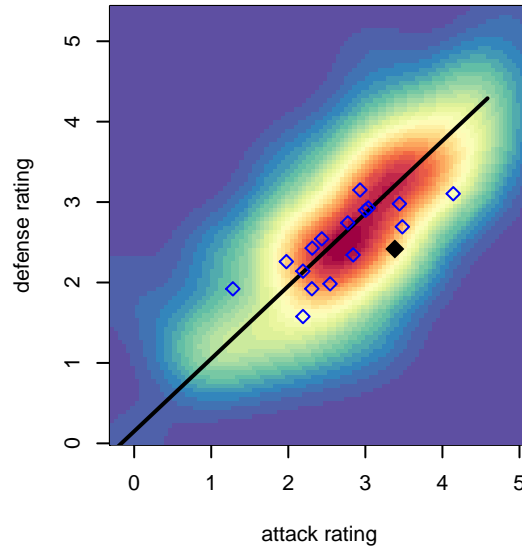

**attack and defense rating
relative to others at age
and all opponents in last 13 months**